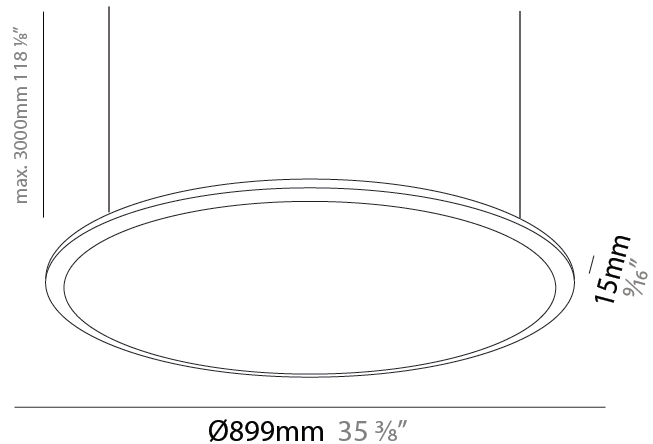

PROJECT	_____
TYPE	_____
SPECIFIER	_____
QUANTITY	_____
DATE	_____

ORBITAL SUSPENSION

A51062- -

base number
Color   Temperature   Finish   Options

1. To build a product code in our configurator select the specify button on the base model # product page
2. To build a manual product code on this datasheet choose from the options listed below in blue font and add the suffix to the base model #

GENERAL

Series: Orbital
Brand: Ivela
Division: Architectural
Mounting Type: Suspension
Mounting Location: Ceiling
Subcategory: Pendant

PHYSICAL

Shape: Round
Diameter (mm): 899
Diameter (in): 35 ³/₈
Height (mm): 19
Height (in): 3/4
Max. Overall Height (mm): 2500
Max. Overall Height (in): 98 ⁷/₁₆
Light Distribution: Direct
Diffuser: Opal Polycarbonate
Fixture Finish: WHI / BLK / GLD
Fixture Material: Aluminum

ELECTRICAL

Lamp Type: LED
Input Wattage (W): 56
Dimming: Tri-Mode (Non-Dimming and Phase Dimming (120Vac only) and 0-10V Dimming)
Driver Included: No
Driver Location: Remote
Driver Type: Constant Voltage - Universal
Driver Class: Class 2
Input Voltage (V): 120 - 277
Output Voltage (V): 24

LED

Color Temperature (°K): 2700 / 3000 / 4000
Max. Delivered Lumen (lm): 4032 / 4200 / 4452
Nominal Lumen (lm): 6720 / 7000 / 7420
CRI: >93 CRI
Lamp Life (hrs): 50000

OPTICAL

RATINGS AND CERTIFICATIONS

Certified By: Certified for North American Standards
IP rating: IP20