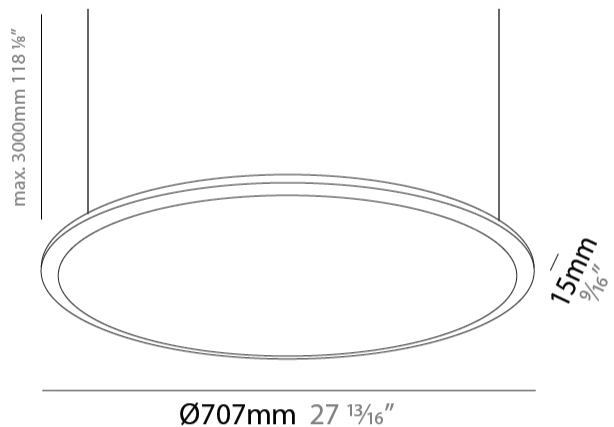

PROJECT _____
TYPE _____
SPECIFIER _____
QUANTITY _____
DATE _____

ORBITAL SUSPENSION

A51061- _____ - _____
base number   Color   Finish
                         Temperature   Options

1. To build a product code in our configurator select the specify button on the base model # product page
2. To build a manual product code on this datasheet choose from the options listed below in blue font and add the suffix to the base model #

GENERAL

Series: Orbital
Brand: Ivela
Division: Architectural
Mounting Type: Suspension
Mounting Location: Ceiling
Subcategory: Pendant

PHYSICAL

Shape: Round
Diameter (mm): 707
Diameter (in): 27 ¹³/₁₆"
Height (mm): 15
Height (in): 9/16
Max. Overall Height (mm): 2500
Max. Overall Height (in): 98 ⁷/₁₆"
Light Distribution: Direct
Diffuser: Opal Polycarbonate
Fixture Finish: WHI / BLK / GLD
Fixture Material: Aluminum

ELECTRICAL

Lamp Type: LED
Input Wattage (W): 44
Dimming: Tri-Mode (Non-Dimming and Phase Dimming (120Vac only) and 0-10V Dimming)
Driver Included: No
Driver Location: Remote
Driver Type: Constant Voltage - Universal
Driver Class: Class 2
Input Voltage (V): 120 - 277
Output Voltage (V): 24

LED

Color Temperature (°K): 2700 / 3000 / 4000
Max. Delivered Lumen (lm): 3168 / 3300 / 3498
Nominal Lumen (lm): 5280 / 5500 / 5830
CRI: >93 CRI
Lamp Life (hrs): 50000

OPTICAL

RATINGS AND CERTIFICATIONS

Certified By: Certified for North American Standards
IP rating: IP20