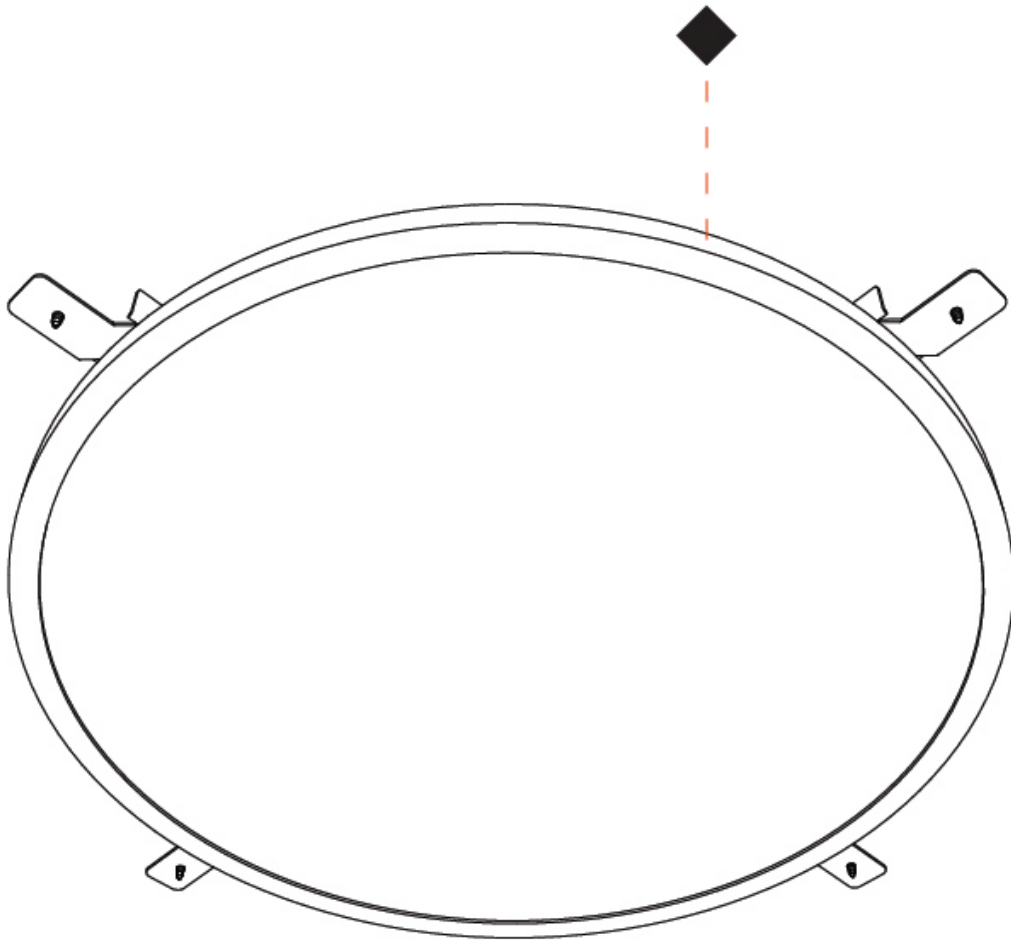

ORBITAL RECESSED

A56184-

PROJECT	_____
TYPE	_____
SPECIFIER	_____
QUANTITY	_____
DATE	_____