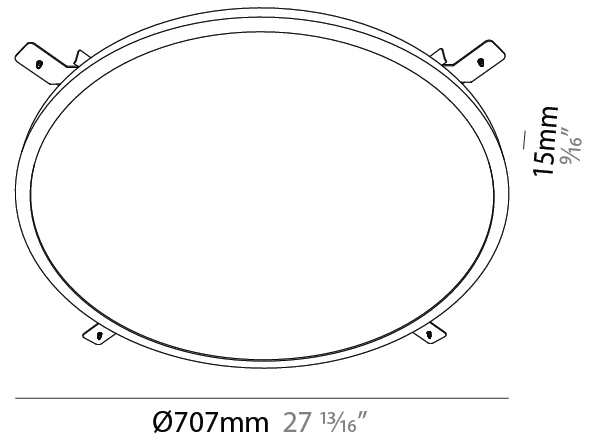

ORBITAL RECESSED

A56182-

base number   Color   Finish
                         Temperature   Options

1. To build a product code in our configurator select the specify button on the base model # product page
2. To build a manual product code on this datasheet choose from the options listed below in blue font and add the suffix to the base model #

GENERAL

Series: Orbital
Brand: Ivela
Division: Architectural
Mounting Type: Recessed
Mounting Location: Ceiling
Subcategory: Ambient

PHYSICAL

Shape: Round
Diameter (mm): 707
Diameter (in): 287 ¹³/₁₆
Height (mm): 15
Height (in): 9/16
Light Distribution: Direct
Diffuser: PMMA - Opal
Fixture Finish: WHI / BLK / GLD
Fixture Material: Aluminum

ELECTRICAL

Lamp Type: LED
Input Wattage (W): 44
Dimming: Tri-Mode (Non-Dimming and Phase Dimming (120Vac only) and 0-10V Dimming)
Driver Included: No
Driver Location: Remote
Driver Type: Constant Voltage - Universal
Driver Class: Class 2
Input Voltage (V): 120 - 277
Output Voltage (V): 24

LED

Color Temperature (°K): 2700 / 3000 / 4000
Max. Delivered Lumen (lm): 3168 / 3300 / 3498
Nominal Lumen (lm): 5280 / 5500 / 5830
CRI: >93 CRI
Lamp Life (hrs): 50000

OPTICAL

RATINGS AND CERTIFICATIONS

Certified By: CSA Certified to UL and CSA Standards
IP rating: IP20

PROJECT	_____
TYPE	_____
SPECIFIER	_____
QUANTITY	_____
DATE	_____