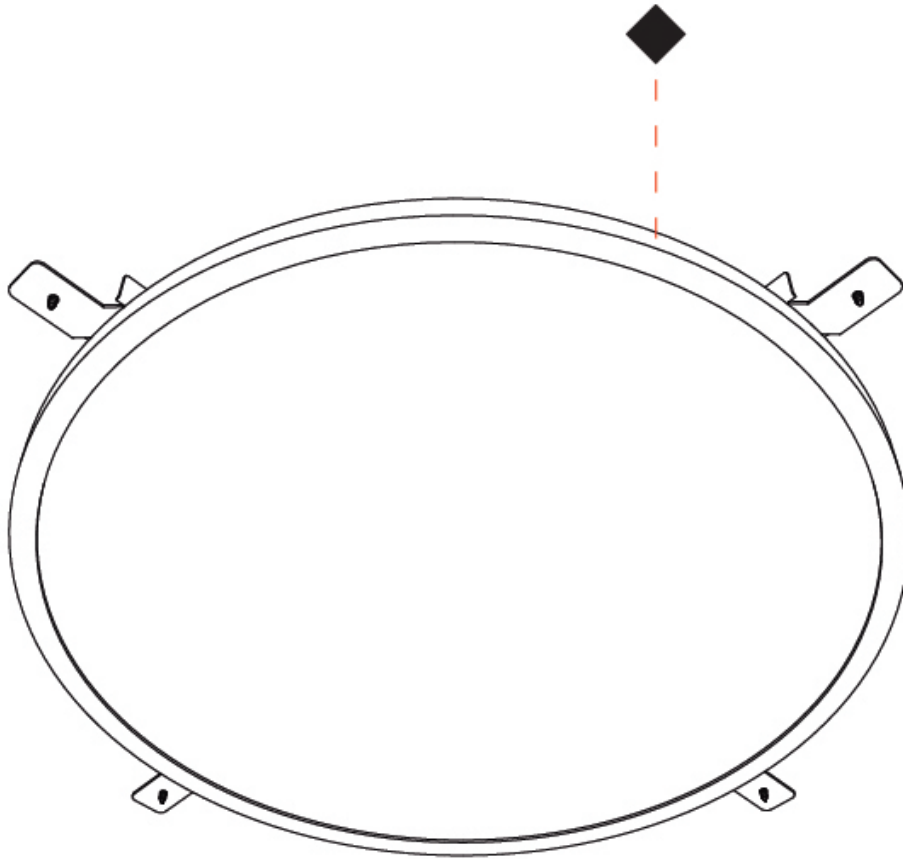

ORBITAL RECESSED

A56183-

PROJECT	_____
TYPE	_____
SPECIFIER	_____
QUANTITY	_____
DATE	_____