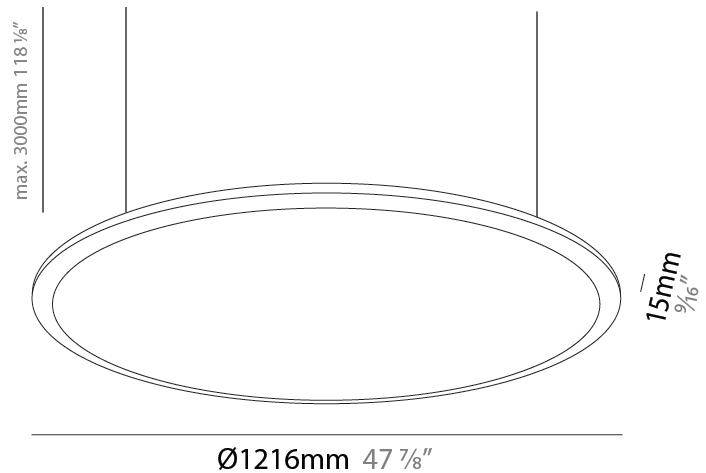

ORBITAL SUSPENSION

A51063-

base number
Color   Finish
Temperature   Options

1. To build a product code in our configurator select the specify button on the base model # product page
2. To build a manual product code on this datasheet choose from the options listed below in blue font and add the suffix to the base model #

GENERAL

Series: Orbital
Brand: Ivela
Division: Architectural
Mounting Type: Suspension
Mounting Location: Ceiling
Subcategory: Pendant

PHYSICAL

Shape: Round
Diameter (mm): 1216
Diameter (in): 47 ⁷/₈
Height (mm): 19
Height (in): 3/4
Max. Overall Height (mm): 2500
Max. Overall Height (in): 98 ⁷/₁₆
Light Distribution: Direct
Diffuser: Opal Polycarbonate
Fixture Finish: WHI / BLK / GLD
Fixture Material: Aluminum

ELECTRICAL

Lamp Type: LED
Input Wattage (W): 78
Dimming: Tri-Mode (Non-Dimming and Phase Dimming (120Vac only) and 0-10V Dimming)
Driver Included: No
Driver Location: Remote
Driver Type: Constant Voltage - Universal
Driver Class: Class 2
Input Voltage (V): 120 - 277
Output Voltage (V): 24

LED

Color Temperature (°K): 2700 / 3000 / 4000
Max. Delivered Lumen (lm): 5472 / 5700 / 6042
Nominal Lumen (lm): 9120 / 9500 / 10070
CRI: >93 CRI
Lamp Life (hrs): 50000

OPTICAL

RATINGS AND CERTIFICATIONS

Certified By: Certified for North American Standards
IP rating: IP20

PROJECT _____
TYPE _____
SPECIFIER _____
QUANTITY _____
DATE _____