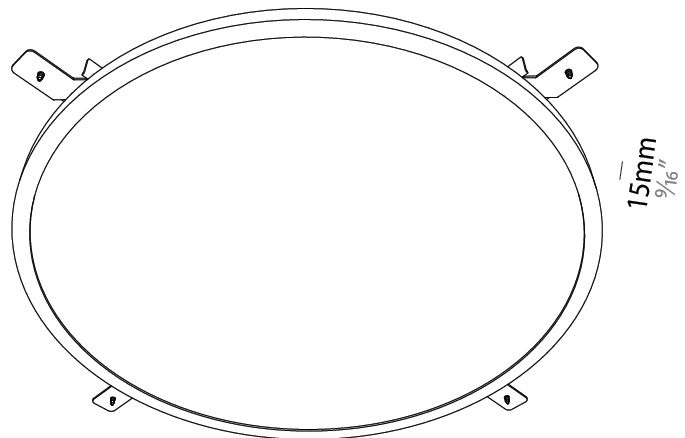

PROJECT	_____
TYPE	_____
SPECIFIER	_____
QUANTITY	_____
DATE	_____

ORBITAL RECESSED

A56184- _____ - _____
base number   Color   Finish
                         Temperature   Options

1. To build a product code in our configurator select the specify button on the base model # product page
2. To build a manual product code on this datasheet choose from the options listed below in blue font and add the suffix to the base model #

GENERAL

Series: Orbital
Brand: Ivela
Division: Architectural
Mounting Type: Recessed
Mounting Location: Ceiling
Subcategory: Pendant

PHYSICAL

Shape: Round
Diameter (mm): 1216
Diameter (in): 47 ⁷/₈
Height (mm): 19
Height (in): 3/4
Light Distribution: Direct
Diffuser: PMMA - Opal
Fixture Finish: WHI / BLK / GLD
Fixture Material: Aluminum

ELECTRICAL

Lamp Type: LED
Input Wattage (W): 76
Dimming: Tri-Mode (Non-Dimming and Phase Dimming (120Vac only) and 0-10V Dimming)
Driver Included: No
Driver Location: Remote
Driver Type: Constant Voltage - Universal
Driver Class: Class 2
Input Voltage (V): 120 - 277
Output Voltage (V): 24

LED

Color Temperature (°K): 2700 / 3000 / 4000
Max. Delivered Lumen (lm): 5472 / 5700 / 6042
Nominal Lumen (lm): 9120 / 9500 / 10070
CRI: >93 CRI
Lamp Life (hrs): 50000

OPTICAL

RATINGS AND CERTIFICATIONS

Certified By: CSA Certified to UL and CSA Standards
IP rating: IP20

Ø1216mm 47 ⁷/₈"