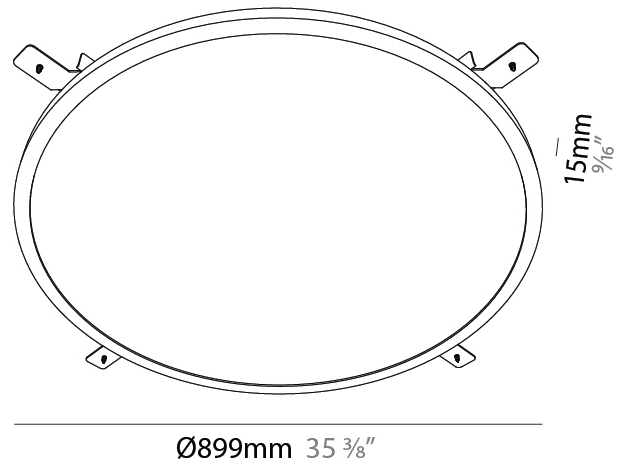

PROJECT	_____
TYPE	_____
SPECIFIER	_____
QUANTITY	_____
DATE	_____

ORBITAL RECESSED

A56183- -

base number
Color   Temperature   Finish   Options

1. To build a product code in our configurator select the specify button on the base model # product page
2. To build a manual product code on this datasheet choose from the options listed below in blue font and add the suffix to the base model #

GENERAL

Series: Orbital
Brand: Ivela
Division: Architectural
Mounting Type: Recessed
Mounting Location: Ceiling
Subcategory: Ambient

PHYSICAL

Shape: Round
Diameter (mm): 899
Diameter (in): 35 ³/₈
Height (mm): 19
Height (in): 3/4
Light Distribution: Direct
Diffuser: PMMA - Opal
Fixture Finish: WHI / BLK / GLD
Fixture Material: Aluminum

ELECTRICAL

Lamp Type: LED
Input Wattage (W): 56
Dimming: Tri-Mode (Non-Dimming and Phase Dimming (120Vac only) and 0-10V Dimming)
Driver Included: No
Driver Location: Remote
Driver Type: Constant Voltage - Universal
Driver Class: Class 2
Input Voltage (V): 120 - 277
Output Voltage (V): 24

LED

Color Temperature (°K): 2700 / 3000 / 4000
Max. Delivered Lumen (lm): 4032 / 4200 / 4452
Nominal Lumen (lm): 6720 / 7000 / 7420
CRI: >93 CRI
Lamp Life (hrs): 50000

OPTICAL

RATINGS AND CERTIFICATIONS

Certified By: CSA Certified to UL and CSA Standards
IP rating: IP20